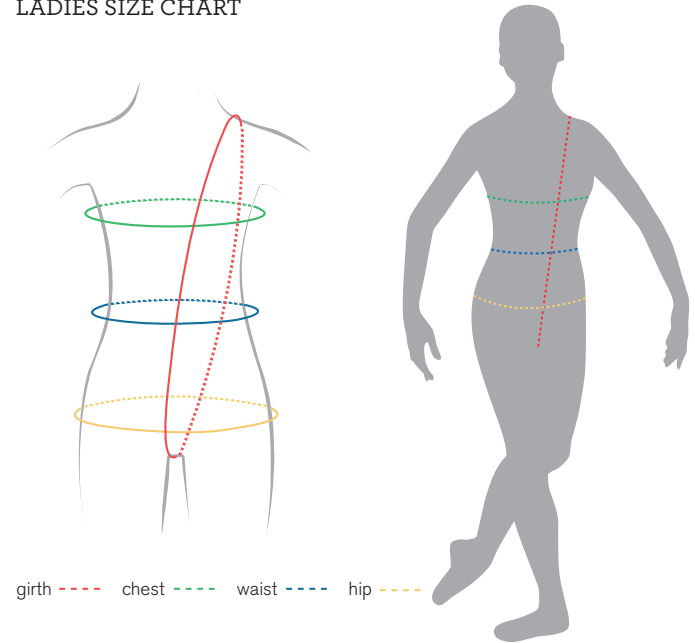

GIRLS SIZE CHART

LADIES SIZE CHART

GIRLS SIZE CHART

	2-4 - 00		4-6 (CHP) - 0		6x-7 (CHS) - 1		8-10 (CHM) - 1B		12 (CHL) - 2		14 - 3A	
	inches	cms	inches	cms	inches	cms	inches	cms	inches	cms	inches	cms
CHEST	20-21	51-53	21-23	53-58	23-25	58-64	25-27	64-69	27-29	69-74	29-31	74-79
WAIST	18-19	46-48	19-21	48-53	21-22	53-56	22-23	56-58	23-25	58-64	26-28	66-71
HIP	21-23	53-58	23-25	58-64	25-27	64-69	27-29	69-74	29-31	74-79	31-33	79-84
GIRTH	32-35	81-89	36-39	91-99	40-43	102-109	44-47	112-119	48-51	122-130	52-55	132-140
INSEAM	18-20	46-51	20-22	51-56	22-24	56-61	24-26	61-66	26-28	66-71	28-30	71-76

LADIES SIZE CHART

	SMALL (S) - 3		MEDIUM (M) - 4		LARGE (L) - 5	
	inches	cms	inches	cms	inches	cms
CHEST	32-34	81-86	34-36	86-91	36-38	91-97
WAIST	24-26	61-66	26-28	66-71	28-30	71-76
HIP	35-37	89-94	37-39	94-99	39-41	99-104
GIRTH	57-59	145-150	59-61	150-155	61-63	155-160
INSEAM	30-34	76-86	30-34	76-86	30-34	76-86