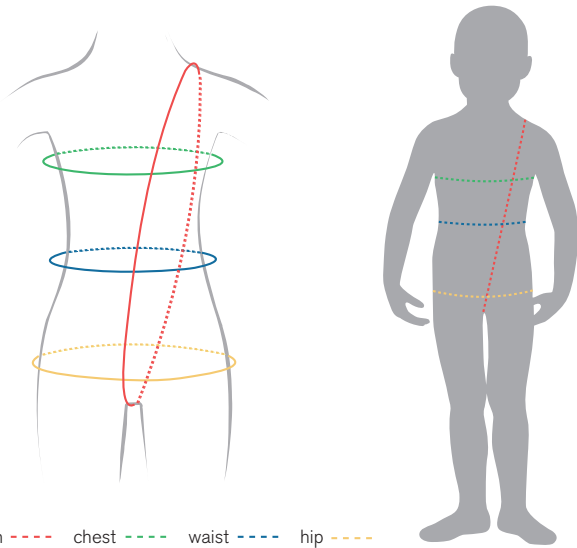

GIRLS SIZE CHART

LADIES SIZE CHART

GIRLS SIZE CHART

	2-4 - 00		4-6 (CHP) - 0		6x-7 (CHS) - 1		8-10 (CHM) - 1B		12 (CHL) - 2		14 - 3A	
	inches	cms	inches	cms	inches	cms	inches	cms	inches	cms	inches	cms
CHEST	20-21	51-53	21-23	53-58	23-25	58-64	25-27	64-69	27-29	69-74	29-31	74-79
WAIST	18-19	46-48	19-21	48-53	21-22	53-56	22-23	56-58	23-25	58-64	26-28	66-71
HIP	21-23	53-58	23-25	58-64	25-27	64-69	27-29	69-74	29-31	74-79	31-33	79-84
GIRTH	32-35	81-89	36-39	91-99	40-43	102-109	44-47	112-119	48-51	122-130	52-55	132-140
INSEAM	18-20	46-51	20-22	51-56	22-24	56-61	24-26	61-66	26-28	66-71	28-30	71-76

LADIES SIZE CHART

	SMALL (S) - 3		MEDIUM (M) - 4		LARGE (L) - 5	
	inches	cms	inches	cms	inches	cms
CHEST	32-34	81-86	34-36	86-91	36-38	91-97
WAIST	24-26	61-66	26-28	66-71	28-30	71-76
HIP	35-37	89-94	37-39	94-99	39-41	99-104
GIRTH	57-59	145-150	59-61	150-155	61-63	155-160
INSEAM	30-34	76-86	30-34	76-86	30-34	76-86