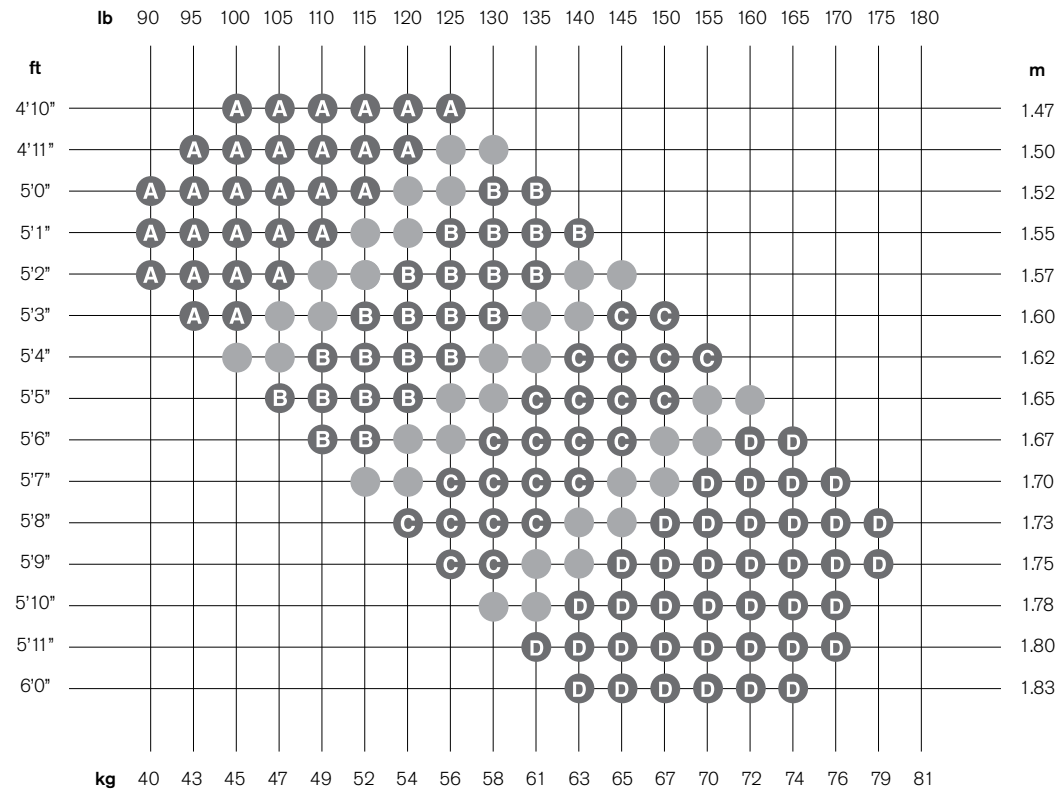

LADIES TIGHTS SIZE CHART

If your height and weight combination appears as an empty dot, you may prefer the next size up.

GIRLS TIGHTS SIZE CHART

SIZE	1 - 3		4 - 5		6 - 8		10 - 12	
HEIGHT	inches	cms	inches	cms	inches	cms	inches	cms
	34-40	0.9-1.0	37-48	1.0-1.25	46-56	1.25-1.45	57-60	1.45-1.55
WEIGHT	pounds	kilograms	pounds	kilograms	pounds	kilograms	pounds	kilograms
	17-37	7-17	38-55	18-25	56-80	26-36	81-110	37-50

BLOCH®